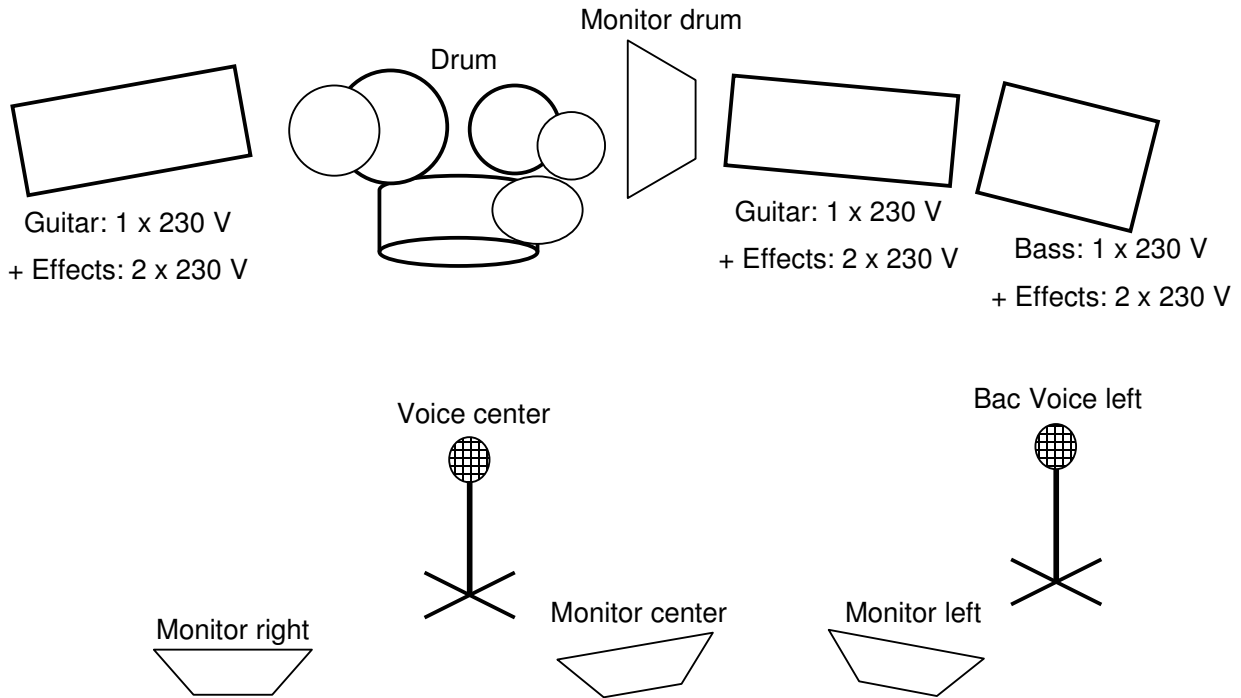

Stagerider Bonny Bullet

Guitar 1: 100 watt Top (Orange), 4x12 Box

Guitar 2: 100 watt Top (Dynachord), 4x12 Box

Bass: 340 watt Top (Hartke), 2x15 Box or 4x10 Box

Drum: Snare, Bass drum, 2 Toms, High hat, Ride, 2 Crash